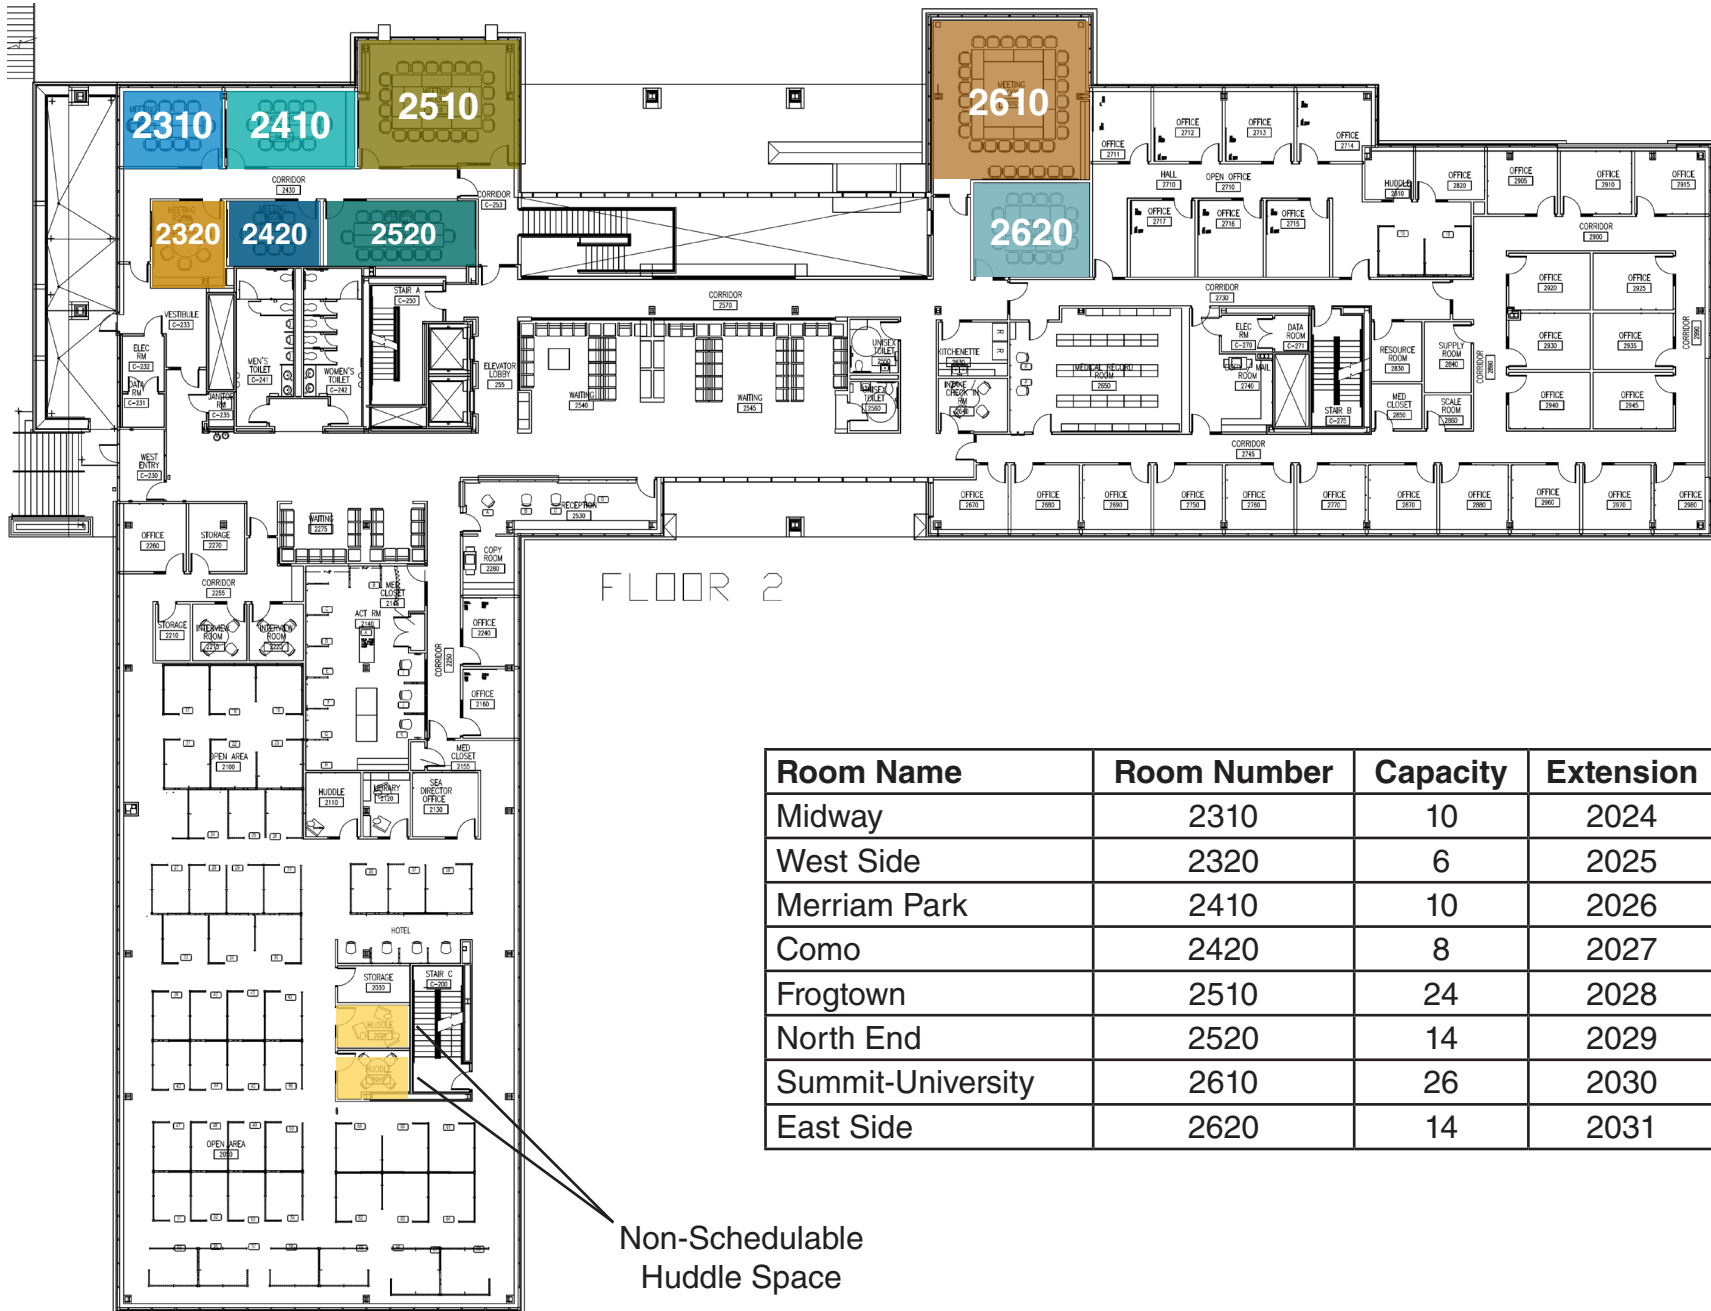

# Wilder Center Meeting Room Information: FLOOR 1

Room Name	Capacity
Full Auditorium	Theater: 285, Rounds: 152, Clusters: 130, Classroom: 120
Amherst H. Wilder — A	Theater: 100, Rounds: 62, Clusters: 55, Classroom: 60, Conference: 34
Fanny Spencer Wilder — B	Theater: 80, Rounds: 48, Clusters: 40, Classroom: 40, Conference: 28
Cornelia Day Wilder — C	Theater: 28, Classroom: 18, Conference: 20
Victor Watkins — D	Theater: 30, Classroom: 18, Conference: 20
C & D Combined	Theater: 80, Rounds: 48, Clusters: 40, Classroom: 40, Conference: 28

# Wilder Center Meeting Room Information: FLOOR 2

Room Name	Room Number	Capacity	Extension
Midway	2310	10	2024
West Side	2320	6	2025
Merriam Park	2410	10	2026
Como	2420	8	2027
Frogtown	2510	24	2028
North End	2520	14	2029
Summit-University	2610	26	2030
East Side	2620	14	2031