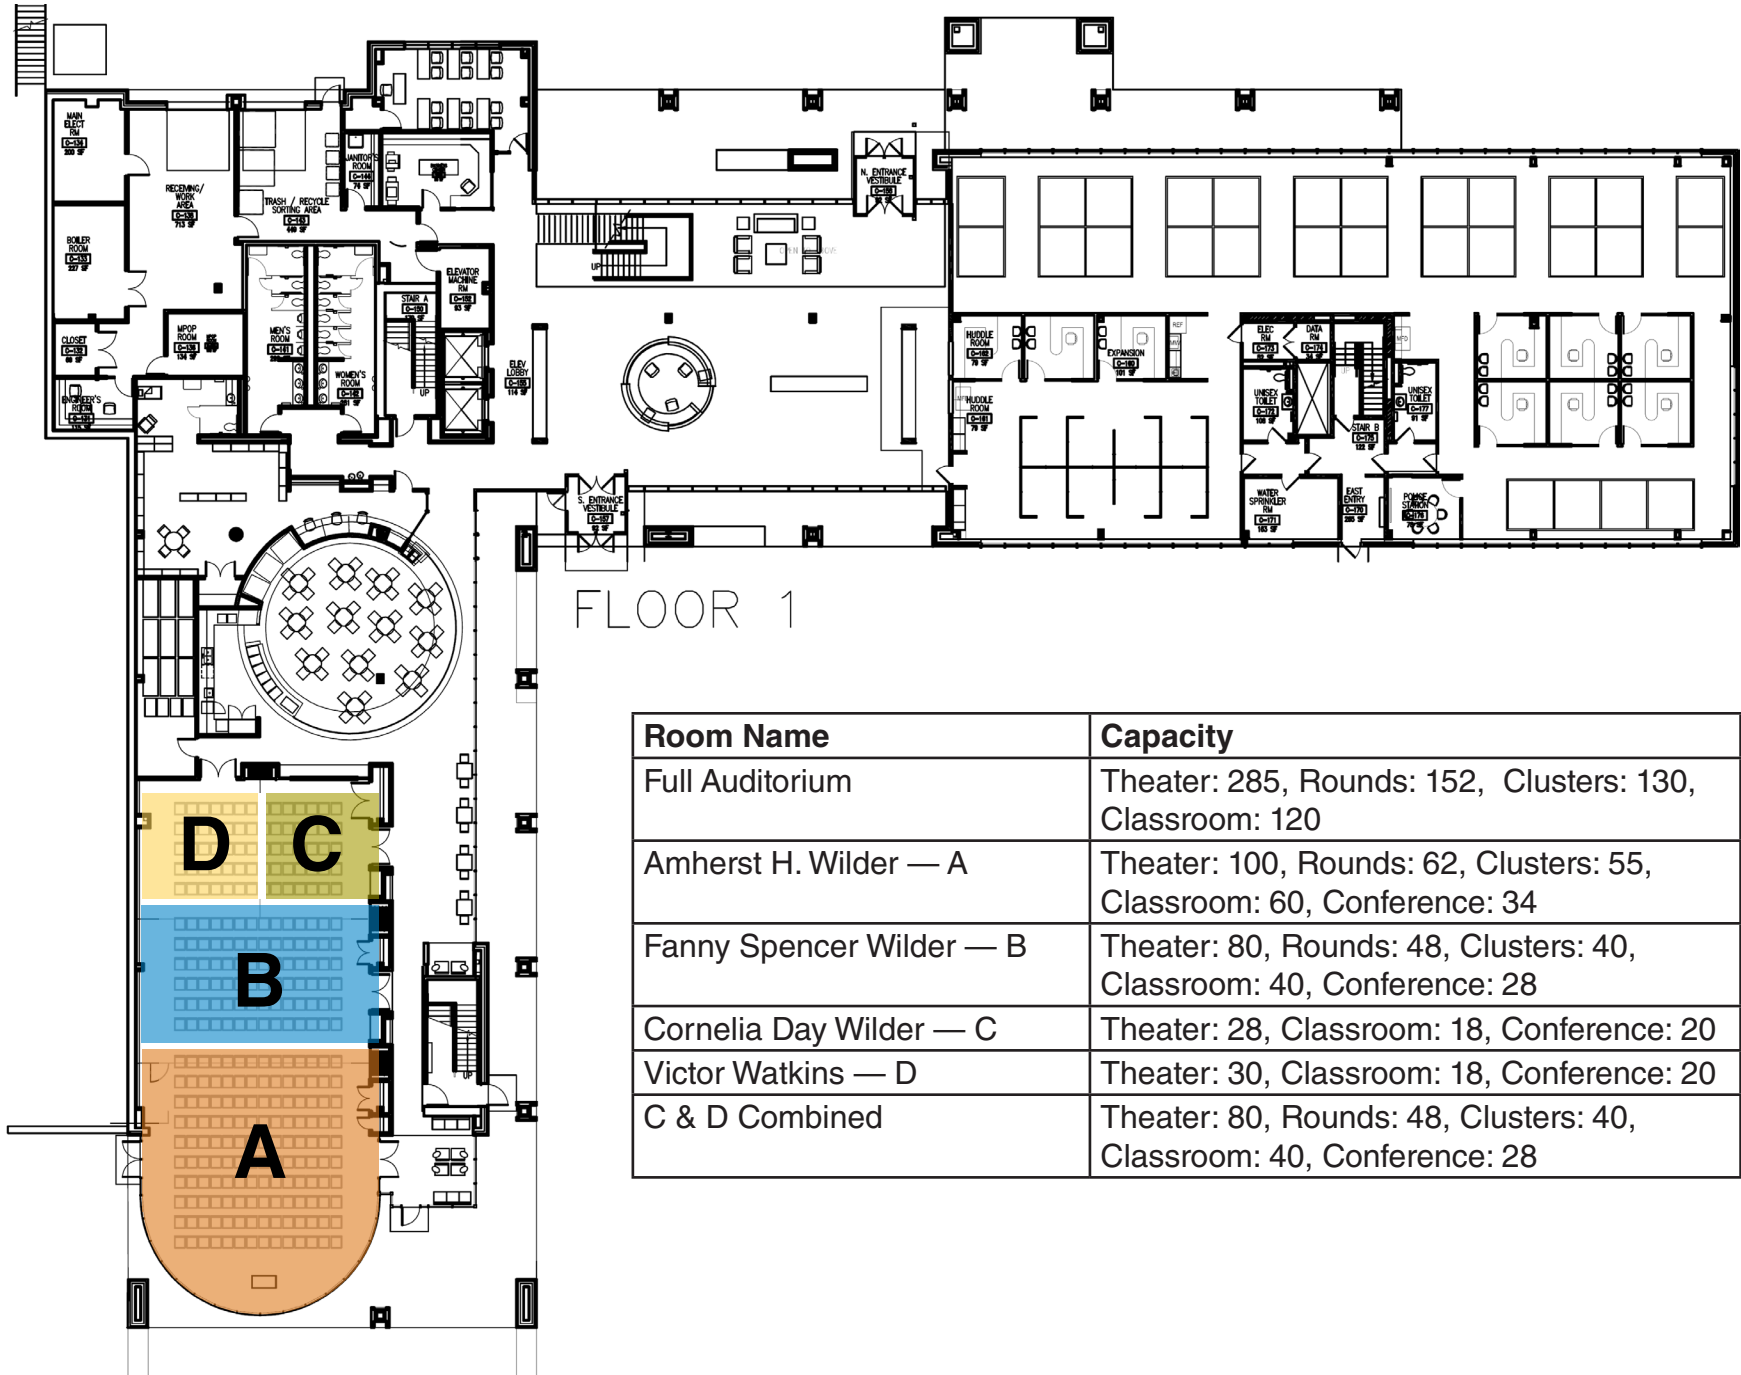

# Wilder Center Meeting Room Information: FLOOR 1

Room Name	Capacity
Full Auditorium	Theater: 285, Rounds: 152, Clusters: 130, Classroom: 120
Amherst H. Wilder — A	Theater: 100, Rounds: 62, Clusters: 55, Classroom: 60, Conference: 34
Fanny Spencer Wilder — B	Theater: 80, Rounds: 48, Clusters: 40, Classroom: 40, Conference: 28
Cornelia Day Wilder — C	Theater: 28, Classroom: 18, Conference: 20
Victor Watkins — D	Theater: 30, Classroom: 18, Conference: 20
C & D Combined	Theater: 80, Rounds: 48, Clusters: 40, Classroom: 40, Conference: 28

# Wilder Center Meeting Room Information: FLOOR 2

Room Name	Room Number	Capacity	Extension
Midway	2310	10	2024
West Side	2320	6	2025
Merriam Park	2410	10	2026
Como	2420	8	2027
Frogtown	2510	24	2028
North End	2520	14	2029
Summit-University	2610	26	2030
East Side	2620	14	2031